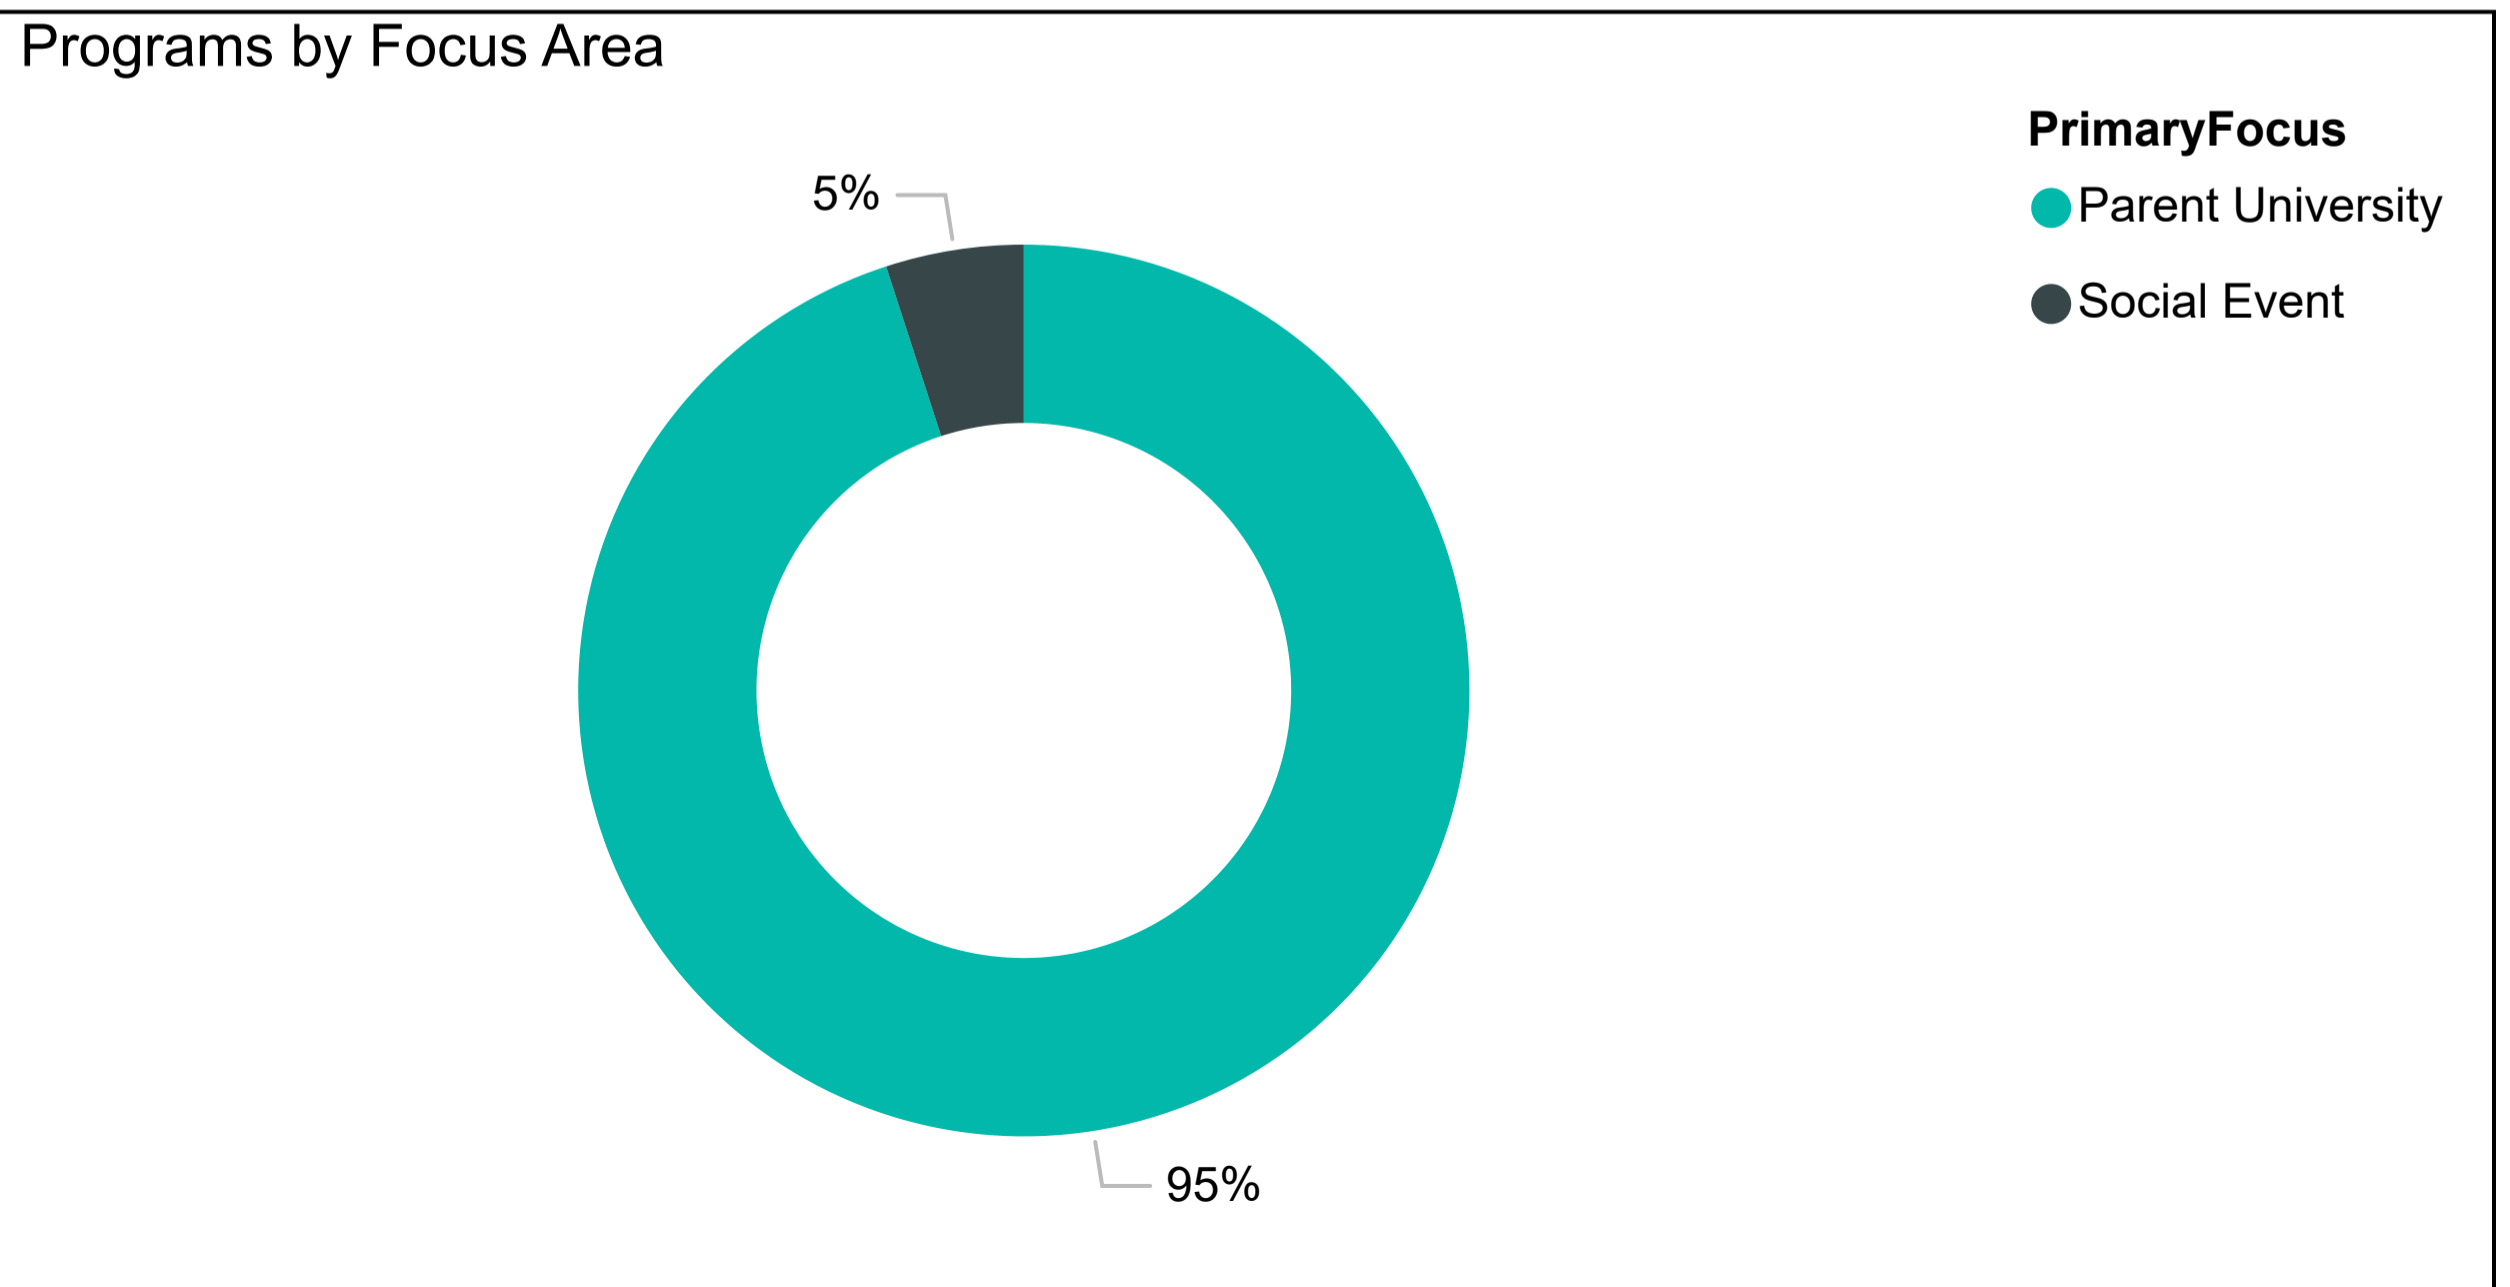

# District-Wide: Parent University

Date:

School:

PrimaryFocus:

PrimaryFocus	Program Attendance	Avg Attendance	YTD Program
Parent University	79	4.16	19
Social Event	14	14.00	1

5 Schools

20 YTD Programs

93 YTD Interactions

### Average of Attendance by Day of Week

PrimaryFocus	Tuesday	Wednesday	Thursday
Parent University	3.28	20.00	
Social Event			14.00