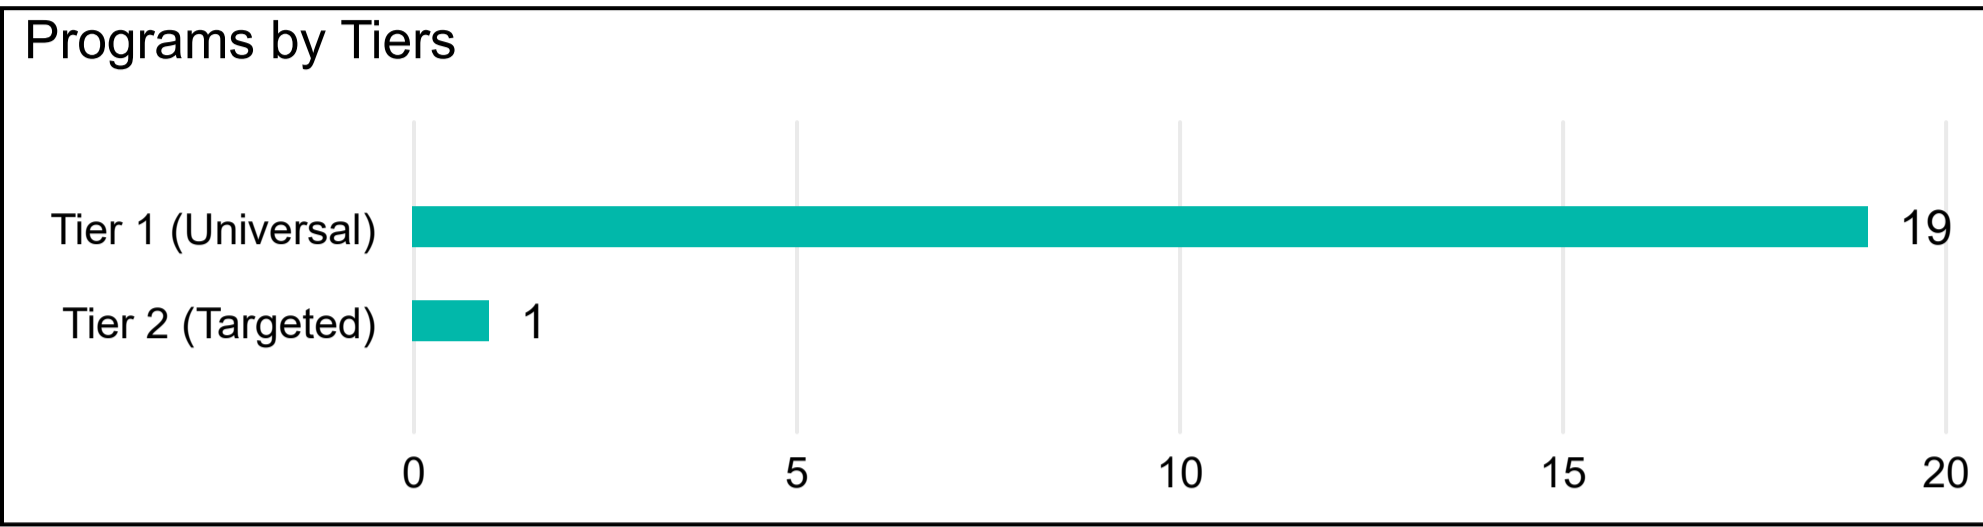

# District-Wide: Parent University

Date:

School:

PrimaryFocus:

PrimaryFocus	Program Attendance	Avg Attendance	YTD Program
Parent University	79	4.16	19
Social Event	14	14.00	1

5 Schools

20 YTD Programs

93 YTD Interactions

### Average of Attendance by Day of Week

PrimaryFocus	Tuesday	Wednesday	Thursday
Parent University	3.28	20.00	
Social Event			14.00