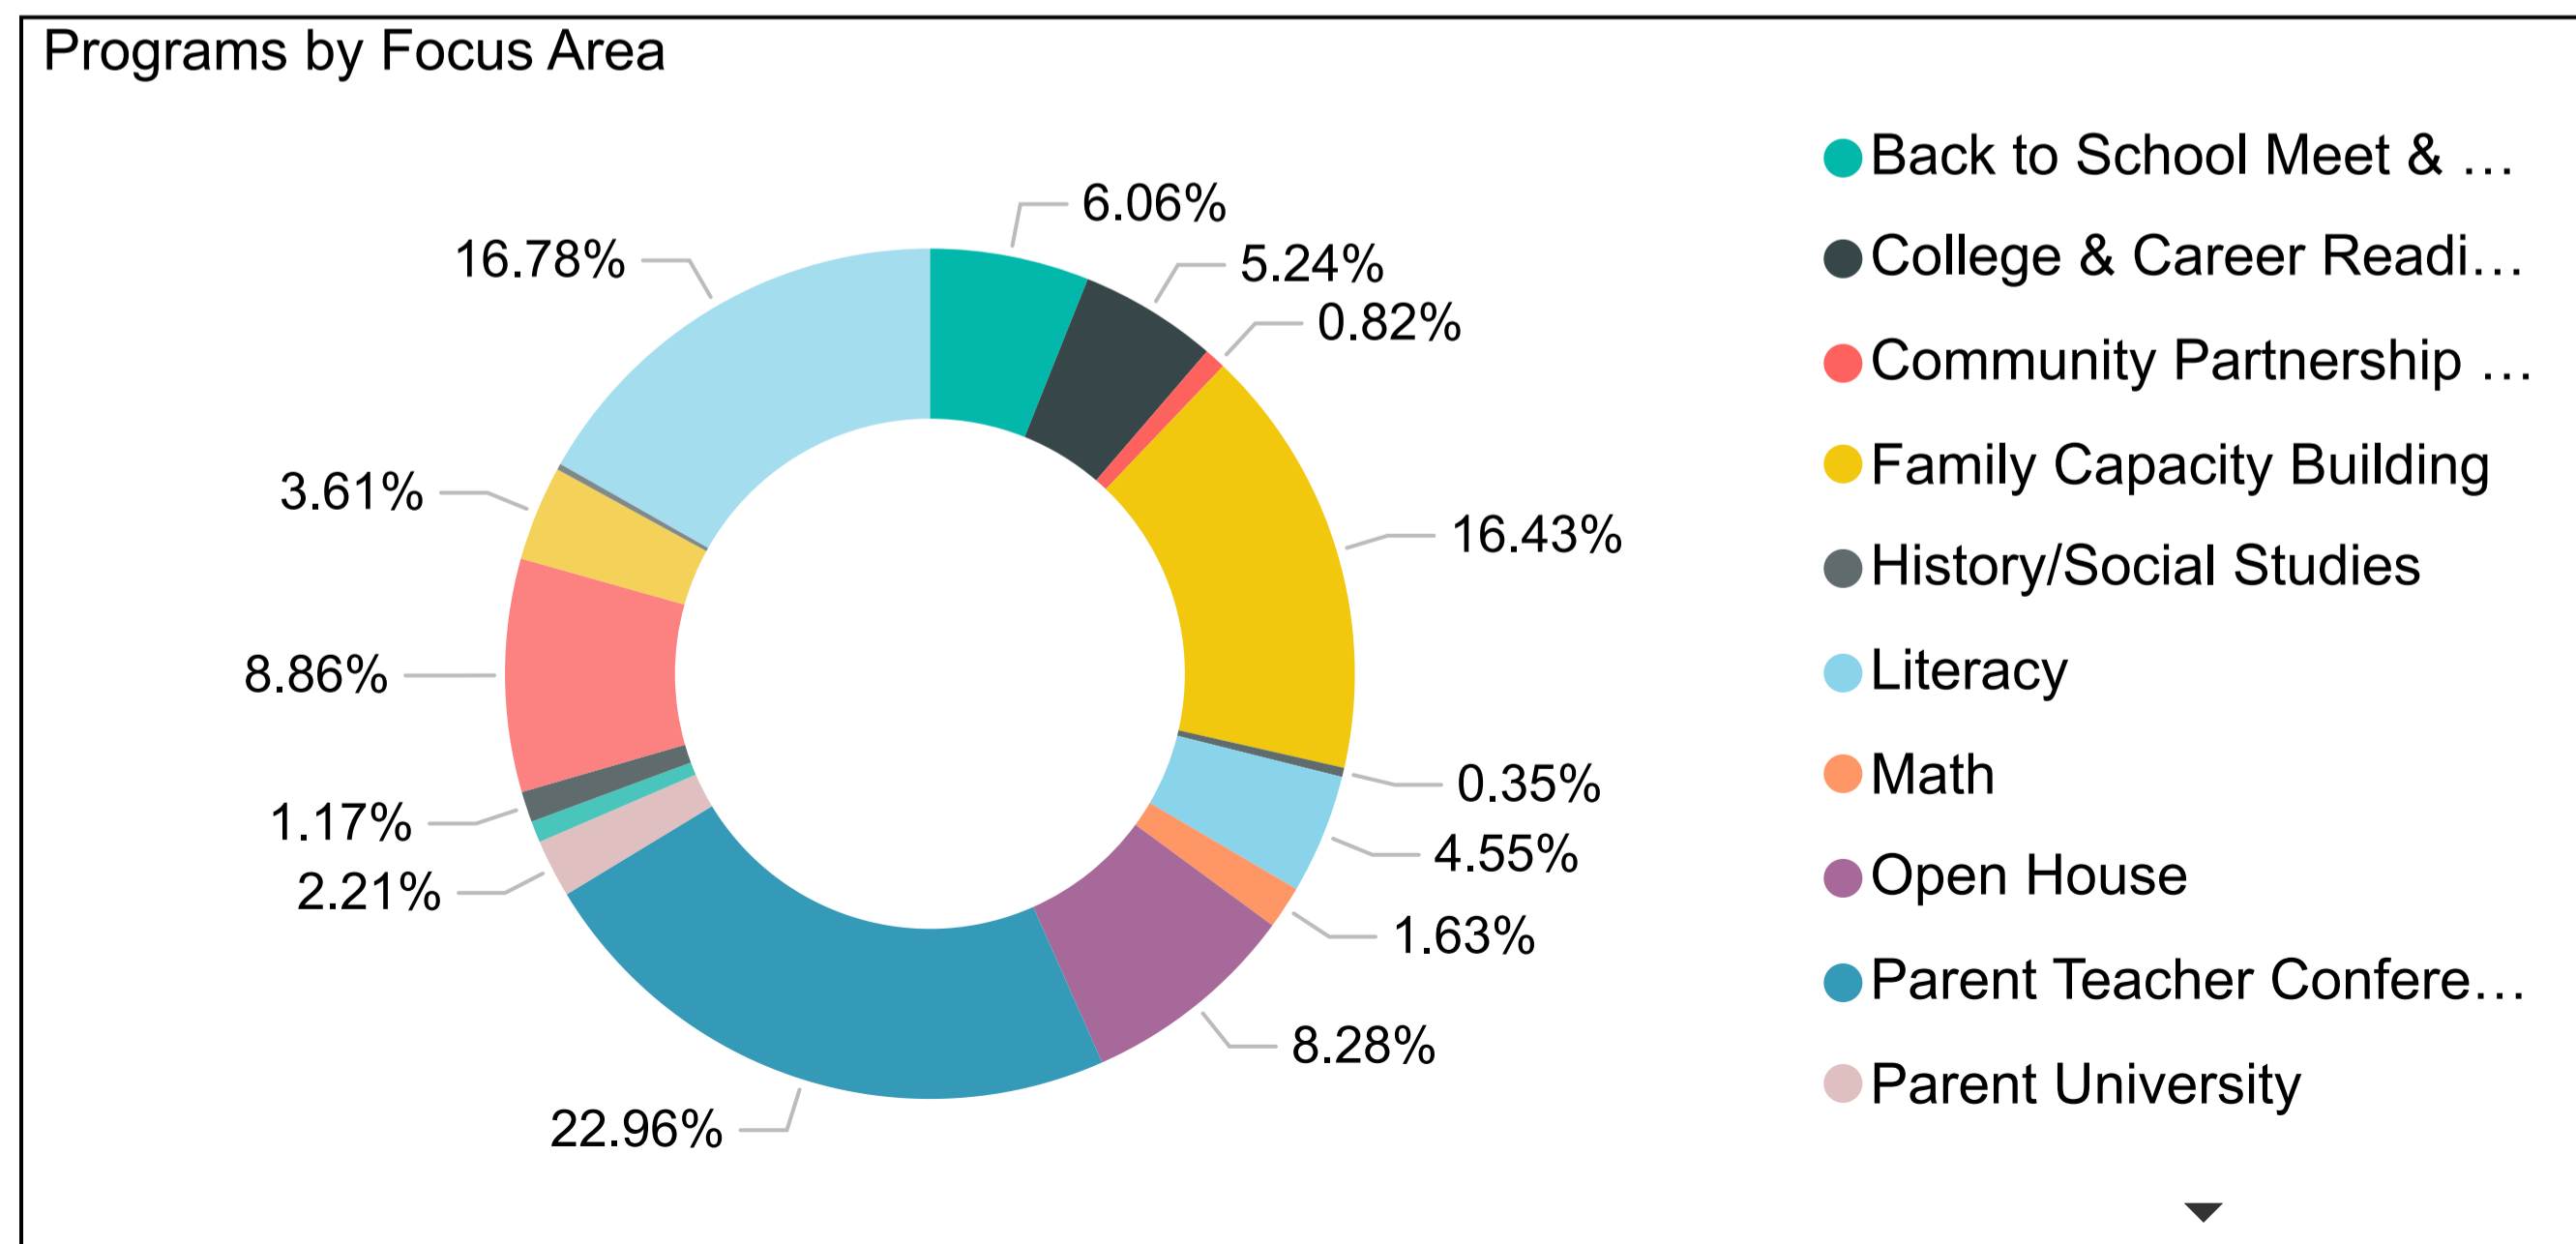

Family Engagement Dashboard

Date:

96
Schools

858
YTD Programs

43638
YTD Interactions

Network	Program Attendance	Average Attendance	YTD Programs
K8 #4 Redesign	5179	38.08	136
K8 #3	9281	47.84	194
K8 #2	10504	61.43	171
K8 #1	8720	68.66	127
HS #2	8895	49.97	178
HS #1	966	30.19	32
District-Wide	93	4.65	20

PrimaryFocus:

School:

Average Attendance by Day of the Week/Attendance

Network	Monday	Tuesday	Wednesday	Thursday	Friday	Saturday
K8 #4 Redesign	17.00	21.00	47.39	39.00	24.47	
K8 #3	26.29	12.33	70.56	42.86	33.41	
K8 #2	6.00	26.25	78.03	59.65	26.74	23.00
K8 #1	19.00	18.71	99.91	63.54	12.86	13.00
HS #2	8.80	14.23	44.18	68.34	22.09	81.88
HS #1	11.75	15.50	33.67	36.80	23.00	5.00
District-Wide		3.28	20.00	14.00