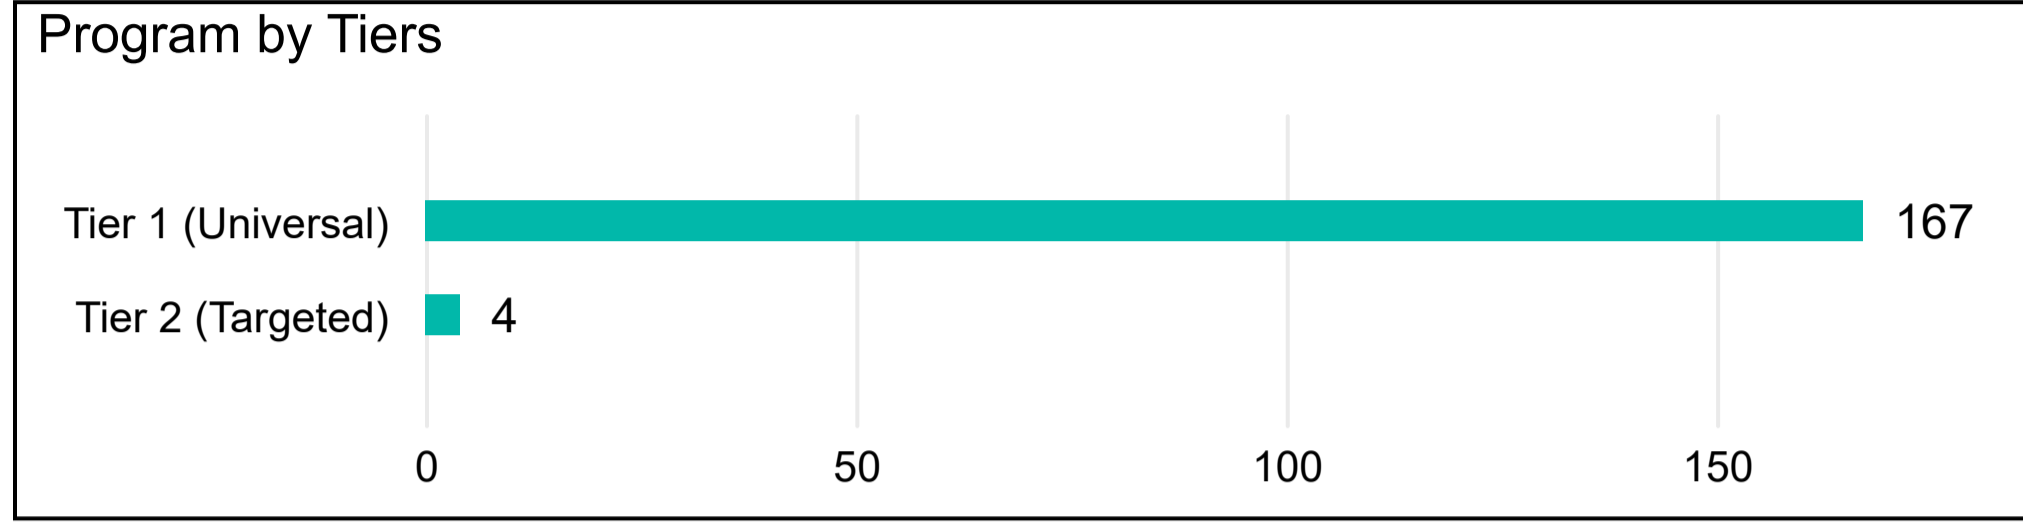

# K8 #2 Network Family Engagement

Date:

School:

PrimaryFocus:

School	Program Attendance	Avg Attendance	YTD Program
Clark	1377	153.00	9
Campus International	926	92.60	10
Riverside	835	75.91	11
Stonebrook/White Montessori	810	67.50	12
Douglas MacArthur Girls' Leadership Academy	767	63.92	12
Scranton	652	93.14	7
Louisa May Alcott	629	39.31	16
Joseph M. Gallagher	608	86.86	7

19 Schools

171 YTD Programs

11K YTD Interactions