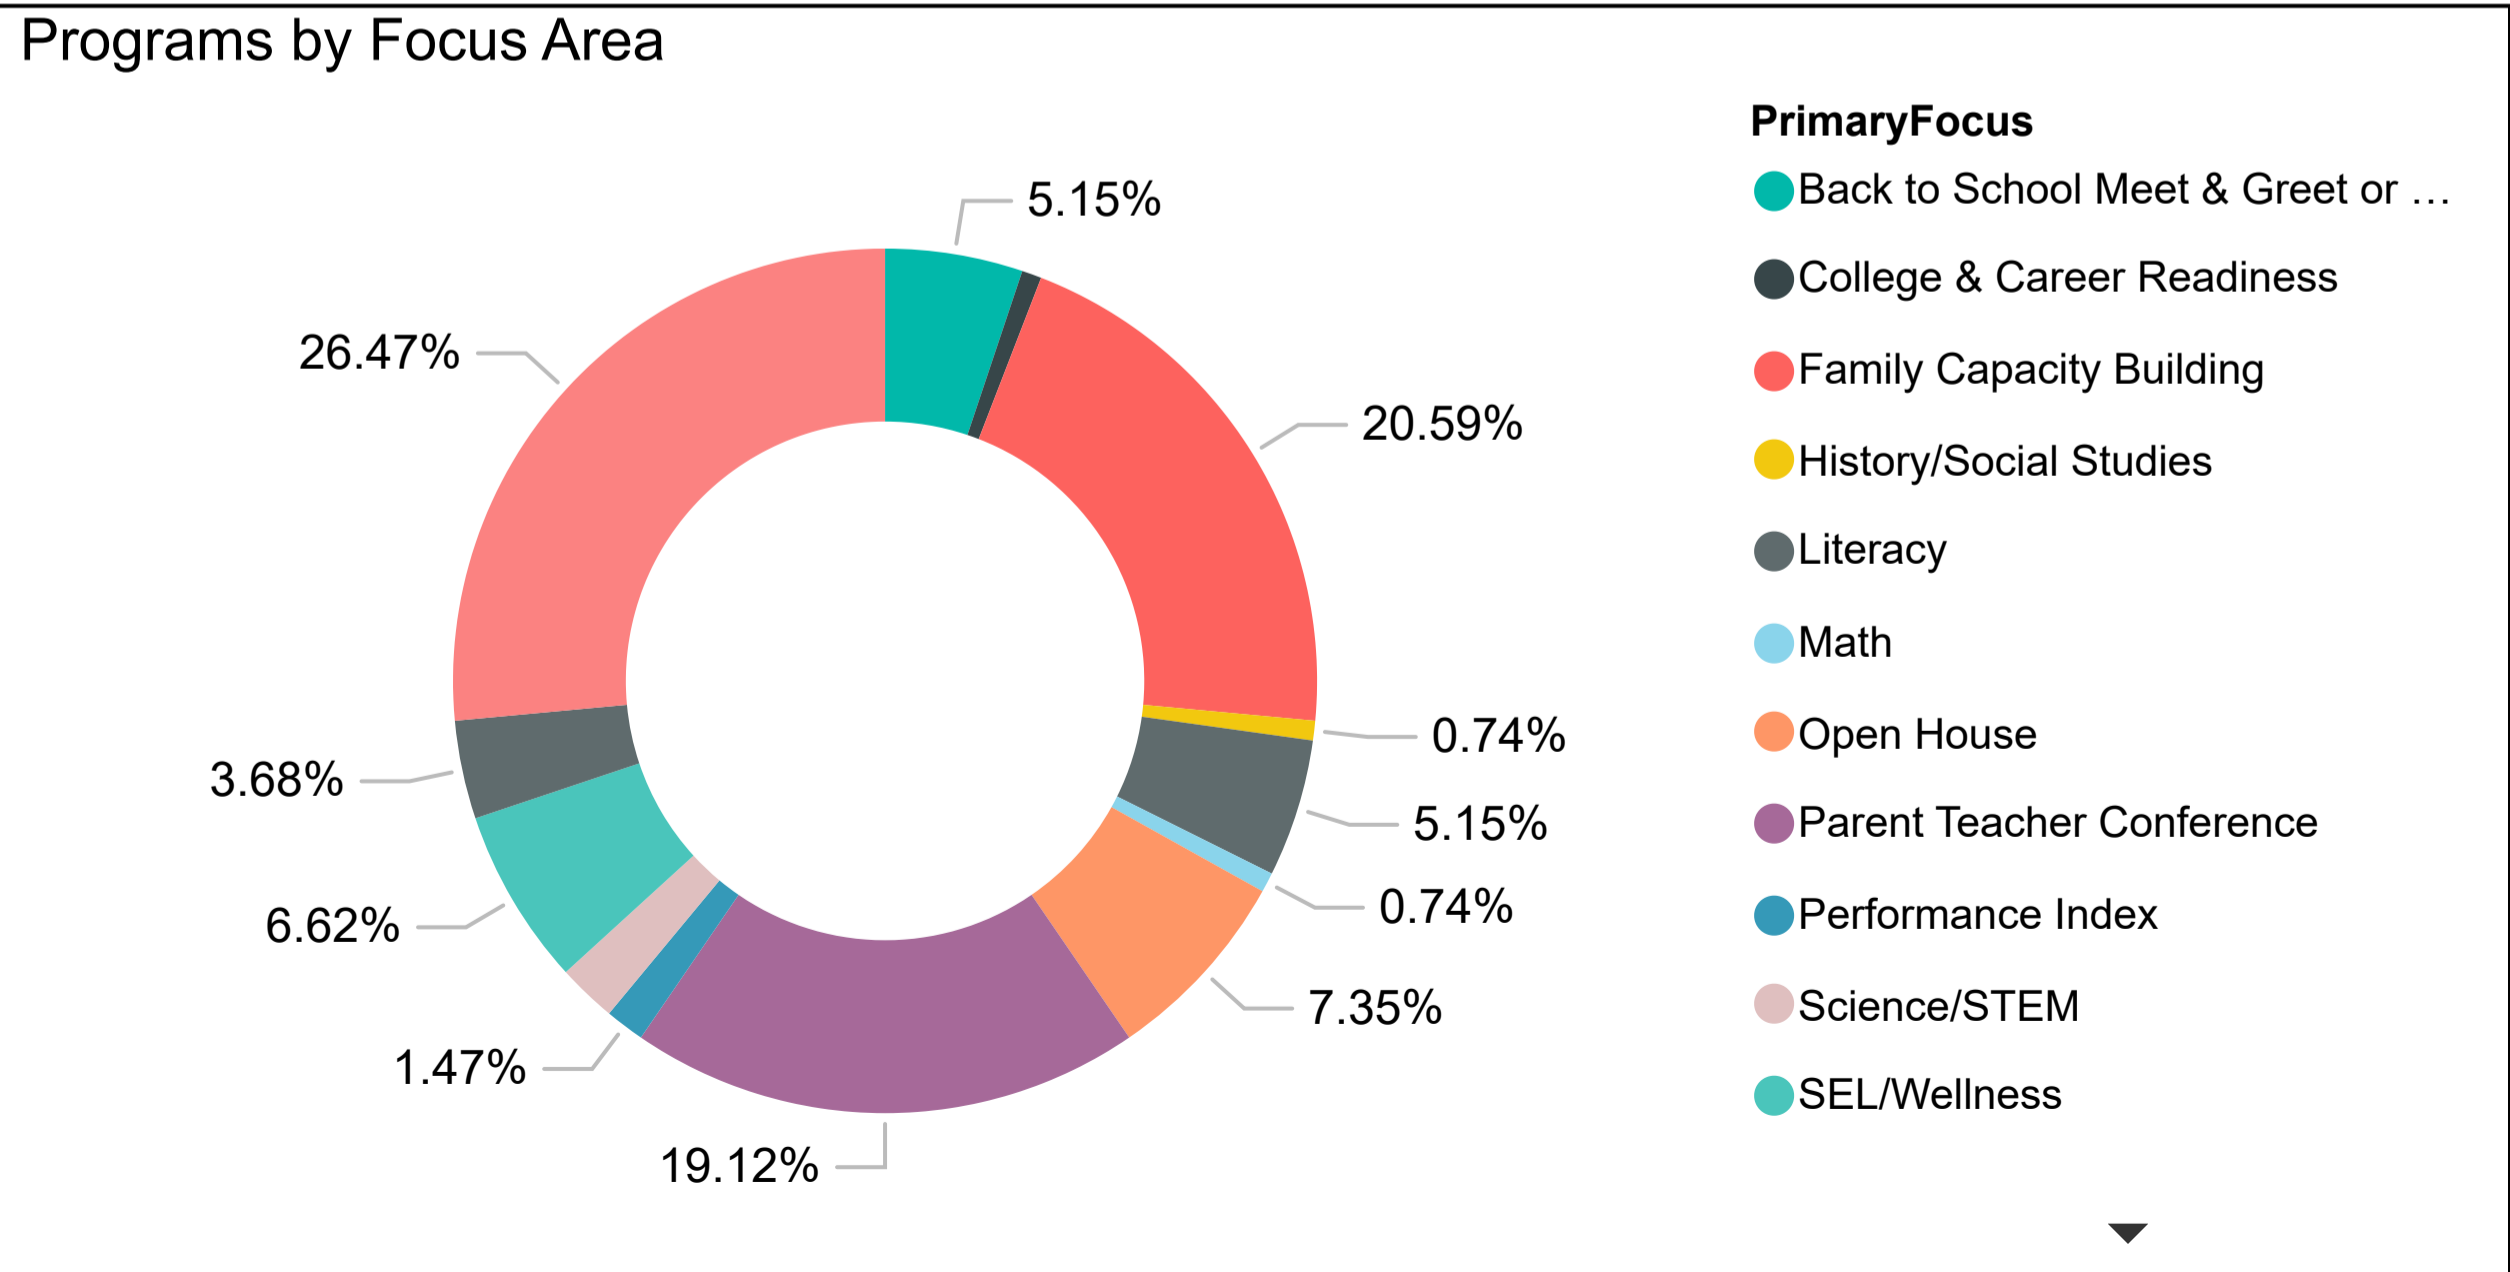

13 Schools

136 YTD Programs

5179 YTD Interactions

Average of Attendance by Day of Week

School	Monday	Tuesday	Wednesday	Thursday	Friday
Albert Bushnell Hart	6.00		31.57	53.50	30.00
Alfred A. Benesch	14.00		34.20	24.00	15.00
Anton Grdina	33.50	17.00	51.40	22.40	47.33
Franklin D. Roosevelt			38.00	39.00	
Halle			38.00	17.00	1.00
Luis Munoz Marin	14.00	5.00	62.50	34.80	
Mound		15.50	17.83	30.67	