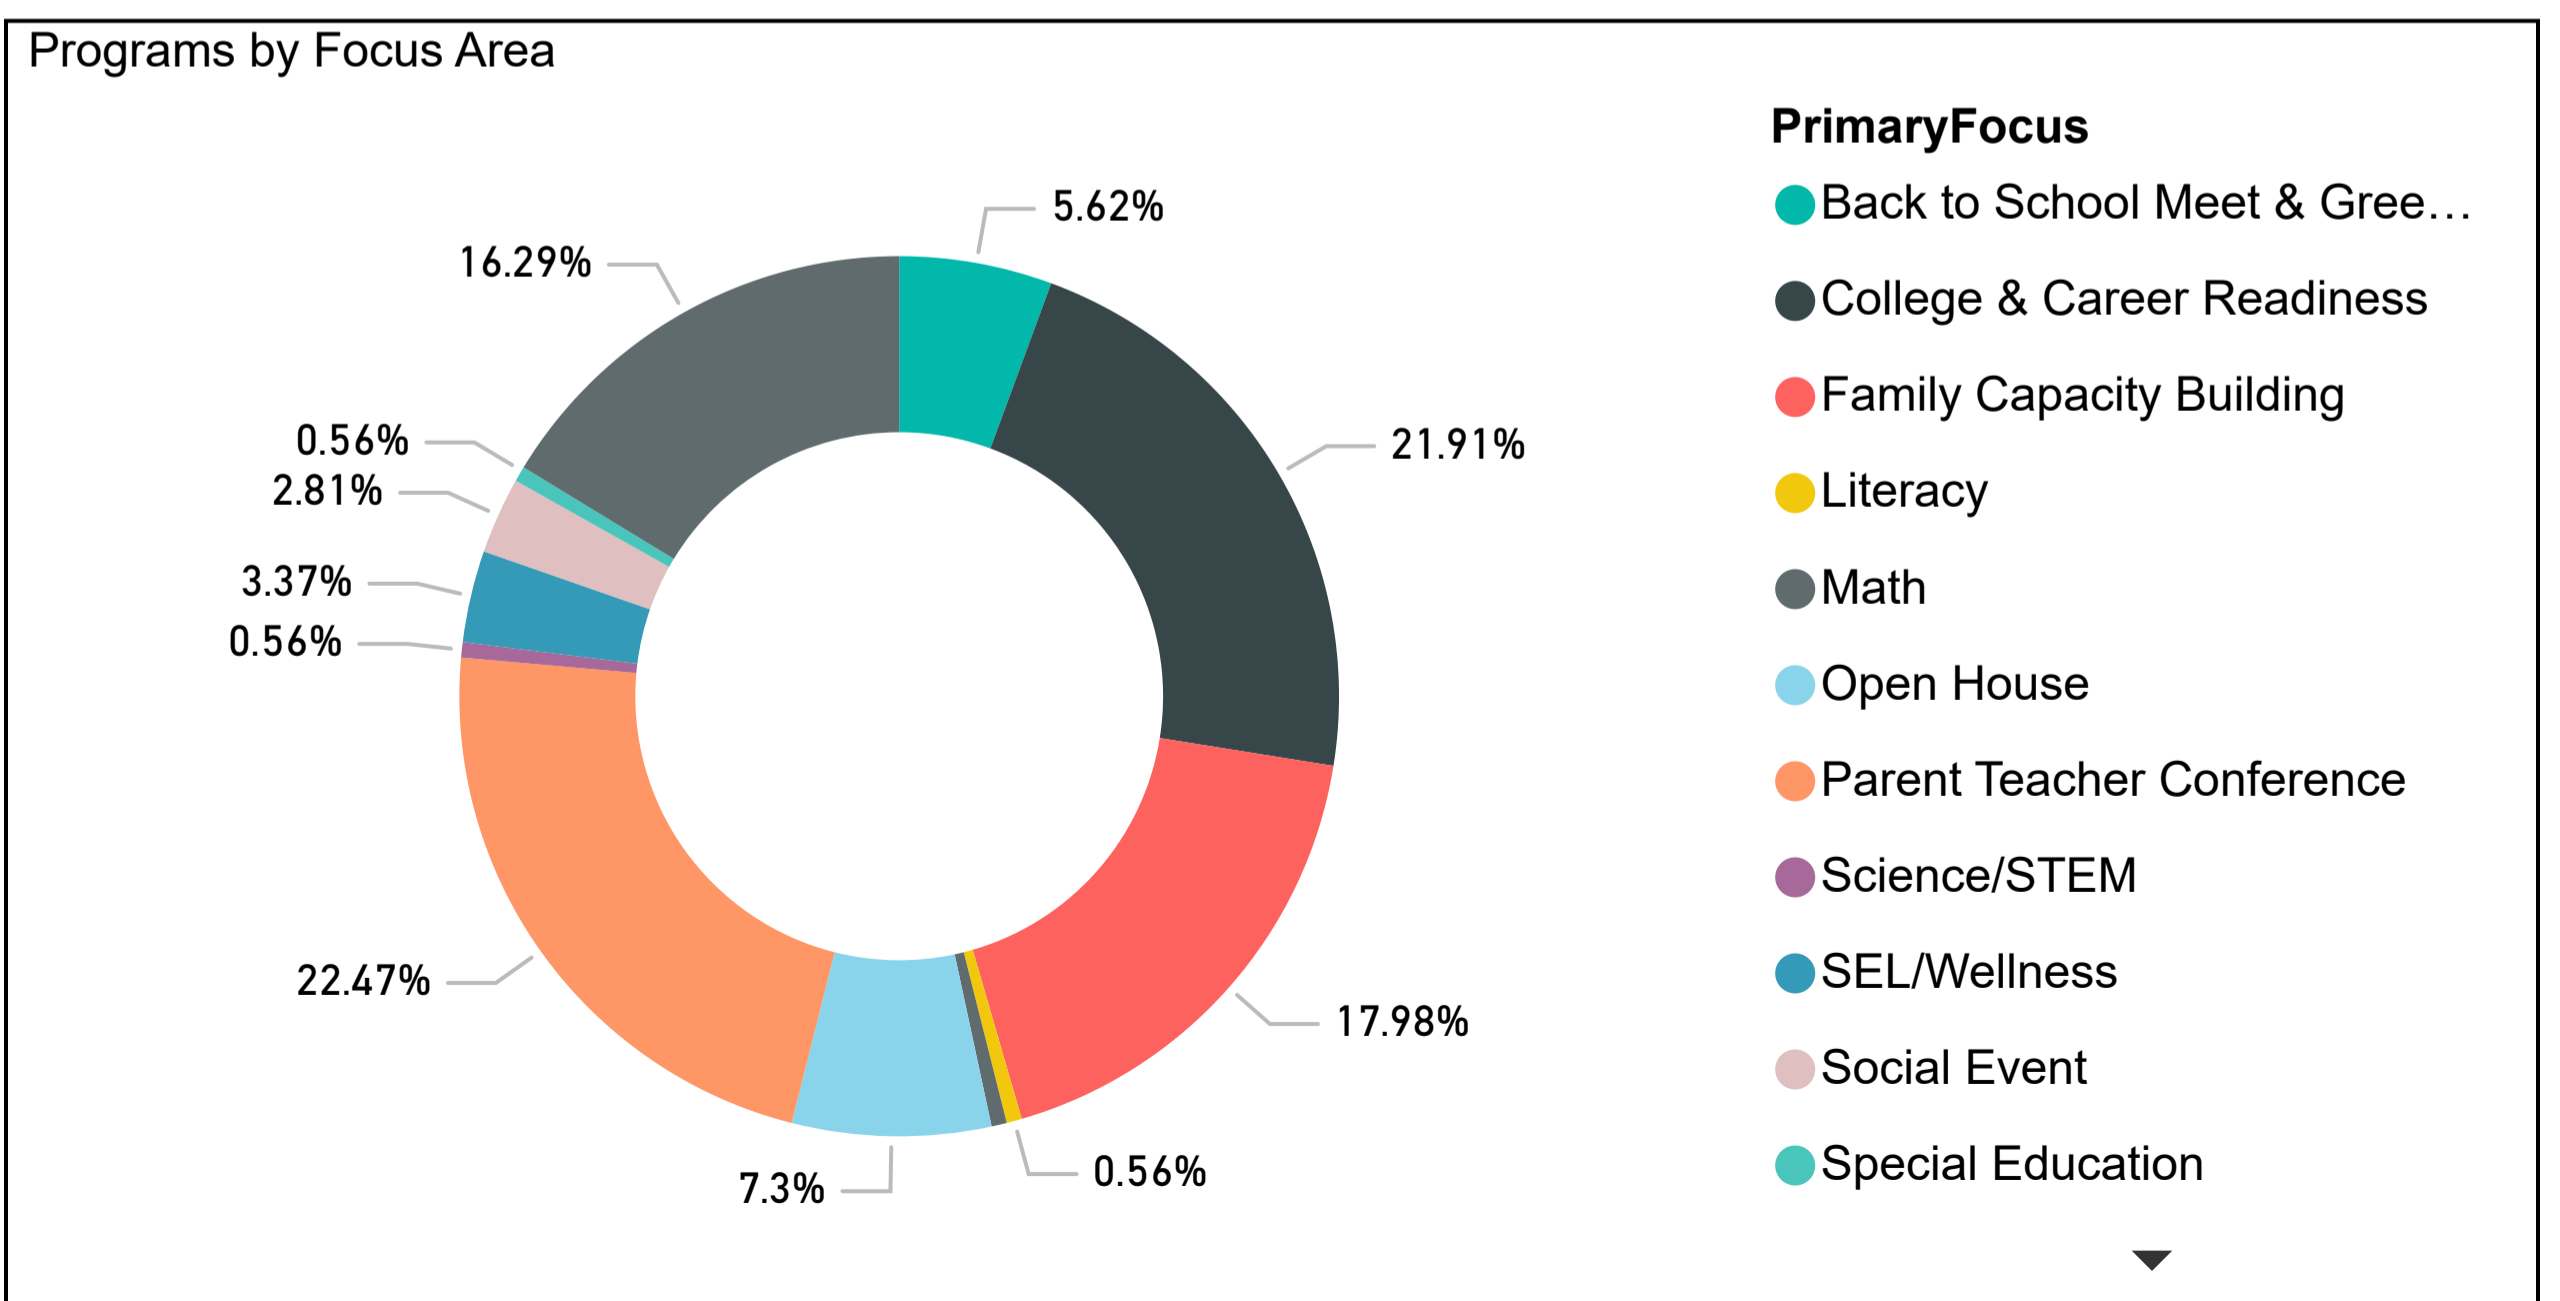

HS#2 Network Family Engagement

Date

8/1/2021 5/30/2022

School

All

PrimaryFocus

All

School	Program Attendance	Avg Attendance	YTD Programs
Lincoln-West School of Global Studies	2328	93.12	25
Cleveland School of Science and Medicine	945	72.69	13
Davis Aerospace & Maritime High School	916	48.21	19
Cleveland School of Architecture & Design	741	46.31	16
Cleveland Early College High School	581	24.21	24
Bard High School Early College Cleveland West	527	43.92	12
Cleveland School of the Arts	488	27.60	5

14 Schools

178 YTD Programs

8895 YTD Interactions

Average of Attendance by Day of Week

School	Monday	Tuesday	Wednesday	Thursday	Friday	Saturday
Bard High School Early College Cleveland West	7.00	20.50	74.50	43.50		
Campus International High School	6.00	0.00	23.40	41.00	43.00	
Cleveland Early College High School	7.00		18.87	36.38		
Cleveland High School for Digital Arts		0.00	87.50	88.00		
Cleveland School of Architecture & Design	10.00	2.00	53.83	64.33