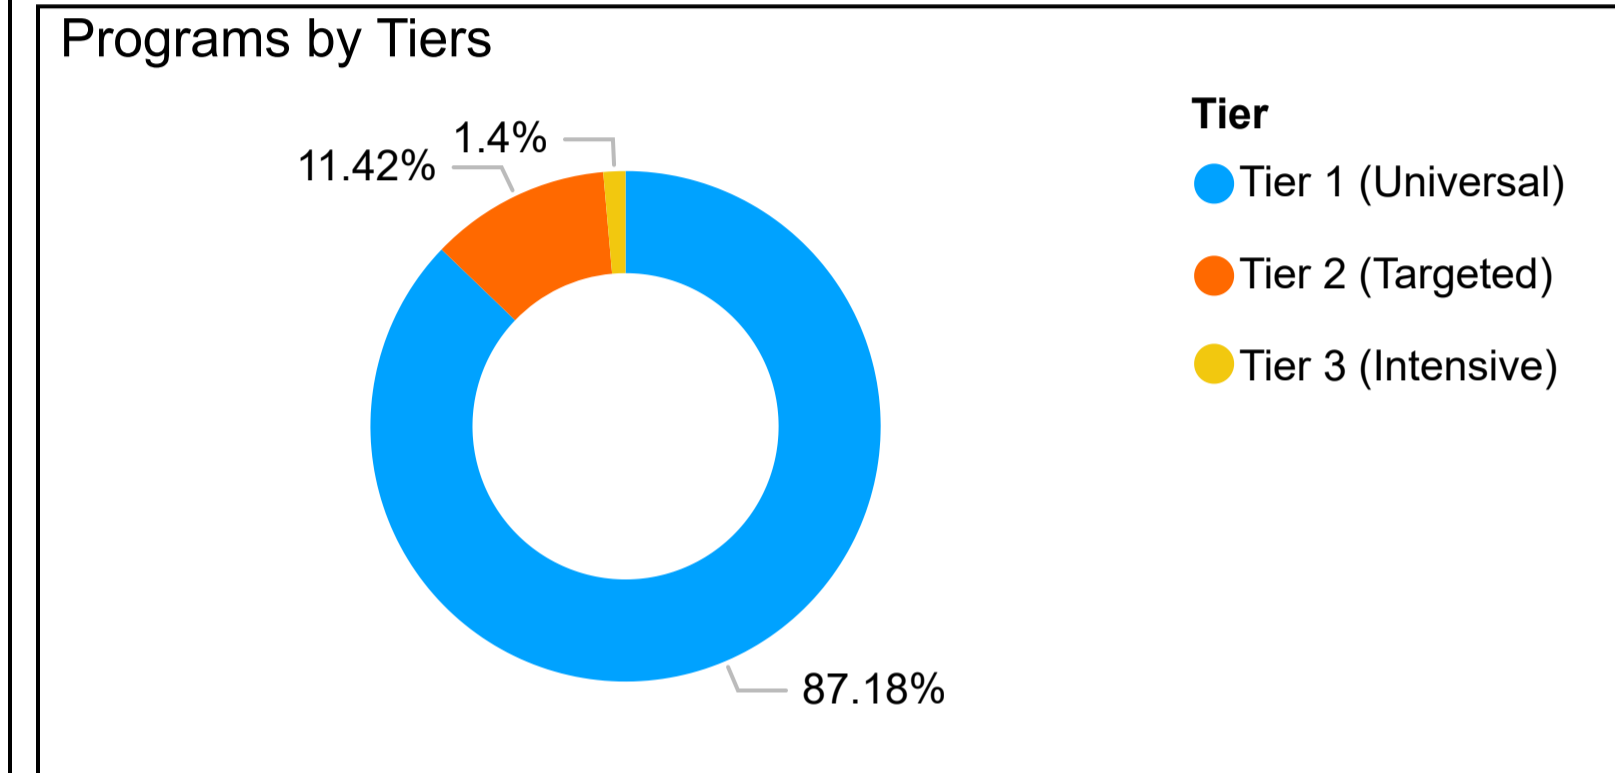

Family Engagement Dashboard

Date:

96
Schools

858
YTD Programs

43638
YTD Interactions

Network	Program Attendance	Average Attendance	YTD Programs
K8 #4 Redesign	5179	38.08	136
K8 #3	9281	47.84	194
K8 #2	10504	61.43	171
K8 #1	8720	68.66	127
HS #2	8895	49.97	178
HS #1	966	30.19	32
District-Wide	93	4.65	20

PrimaryFocus:

School:

Average Attendance by Day of the Week/Attendance

Network	Monday	Tuesday	Wednesday	Thursday	Friday	Saturday
K8 #4 Redesign	17.00	21.00	47.39	39.00	24.47	
K8 #3	26.29	12.33	70.56	42.86	33.41	
K8 #2	6.00	26.25	78.03	59.65	26.74	23.00
K8 #1	19.00	18.71	99.91	63.54	12.86	13.00
HS #2	8.80	14.23	44.18	68.34	22.09	81.88
HS #1	11.75	15.50	33.67	36.80	23.00	5.00
District-Wide		3.28	20.00	14.00