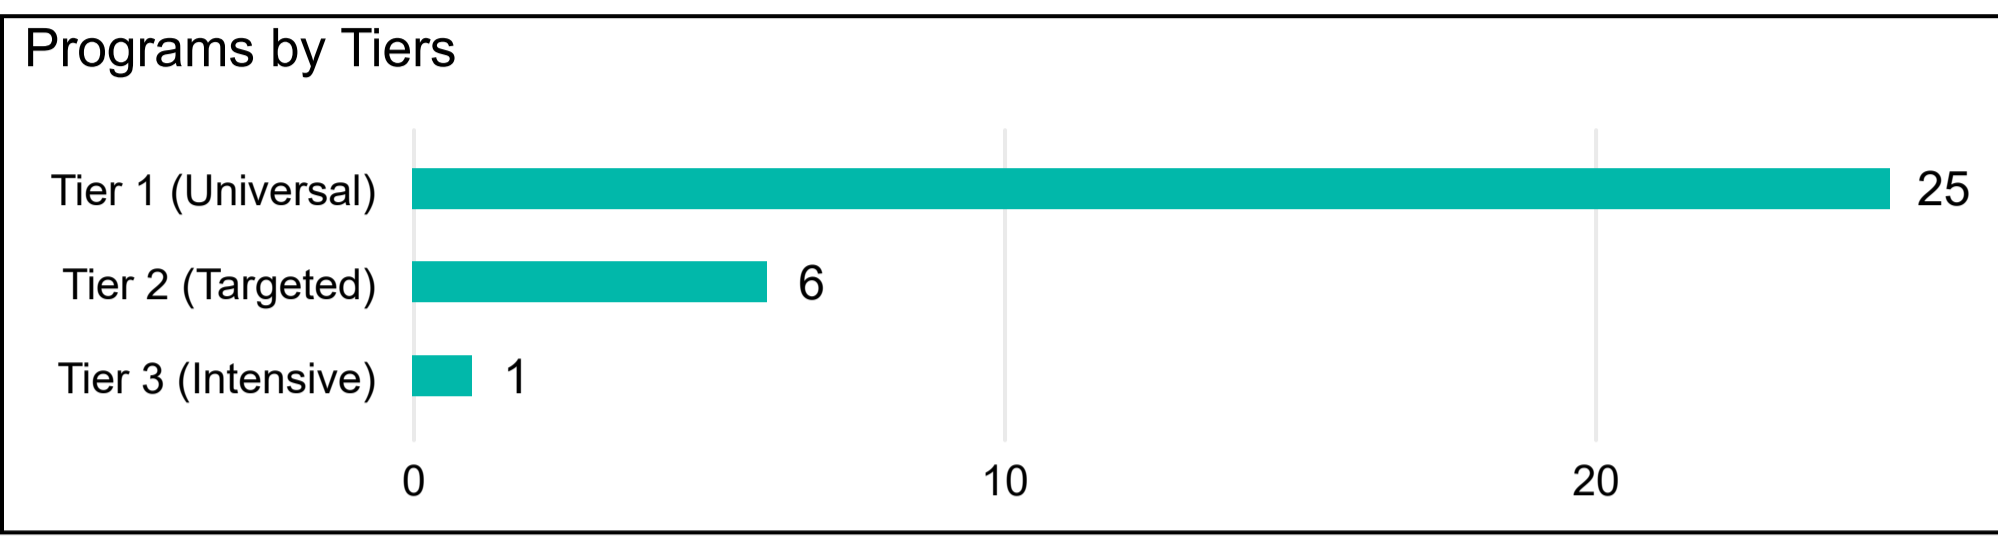

HS #1 Network Family Engagement

Date:

School:

PrimaryFocus:

School	Program Attendance	Avg Attendance	YTD Programs
Ginn Academy	141	47.00	3
John Marshall School of Information Technology	131	65.50	2
John Marshall School of Civic & Business Leadership	110	110.00	1
Garrett Morgan Leadership & Innovation	105	35.00	3
Garrett Morgan Engineering & Innovation	93	31.00	3
John Marshall School of Engineering	93	46.50	2
Max S. Hayes High School	62	15.50	4
New Tech West	46	46.00	1

18
Schools

32
YTD Programs

966
YTD Attendance

Average of Attendance by Day of Week

School	Monday	Tuesday	Wednesday	Thursday	Friday	Saturday
Design Lab Early College				8.00		
East Tech High School	2.00			15.00		
Facing History New Tech High School				17.00		
Garrett Morgan Engineering & Innovation	18.00			37.50		
Garrett Morgan Leadership & Innovation	25.00			40.00		
Ginn Academy			60.00	40.50