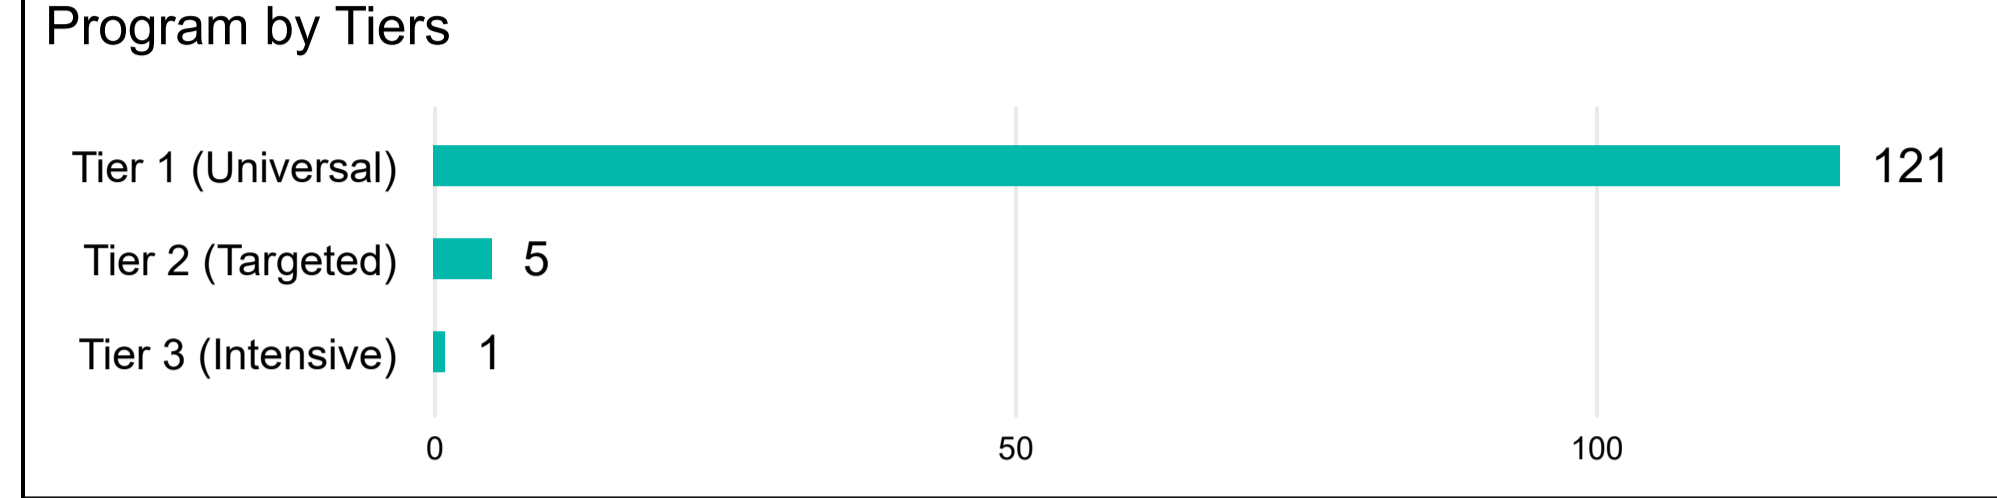

# K8 #1 Network Family Engagement

Date:

School:

PrimaryFocus:

School	Program Attendance	Avg Attendance	YTD
Paul L. Dunbar	1185	169.29	
Orchard	911	50.61	
Garfield	884	147.33	
William Cullen Bryant	856	214.00	
Hannah Gibbons	764	58.77	
Nathan Hale	746	106.57	
Newton D. Baker School of Arts	652	130.40	
Benjamin Franklin	606	86.57	
Wilbur Wright	542	54.20	
Clara E. Westropp	449	44.90	

15  
Schools

127  
YTD Programs

8720  
YTD Interactions