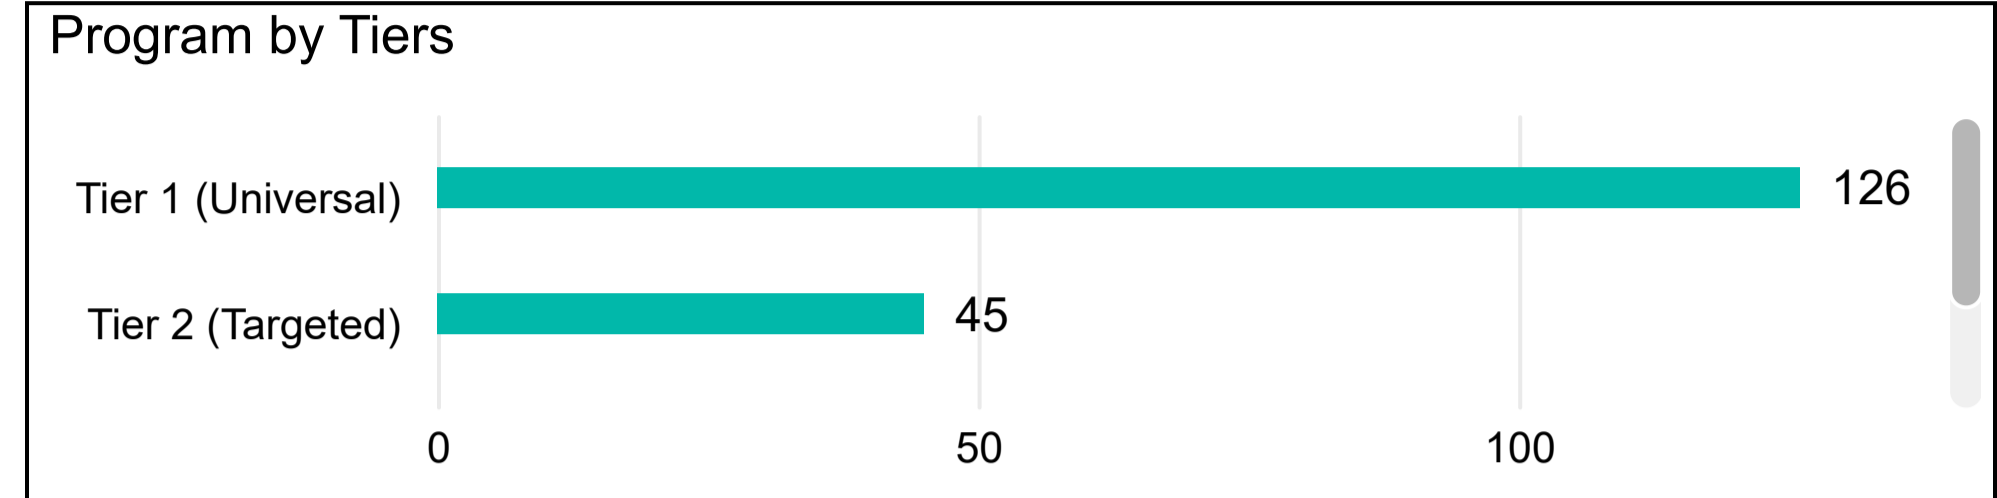

HS#2 Network Family Engagement

Date

8/1/2021 5/30/2022

School

All

PrimaryFocus

All

School	Program Attendance	Avg Attendance	YTD Programs
Lincoln-West School of Global Studies	2328	93.12	25
Cleveland School of Science and Medicine	945	72.69	13
Davis Aerospace & Maritime High School	916	48.21	19
Cleveland School of Architecture & Design	741	46.31	16
Cleveland Early College High School	581	24.21	24
Bard High School Early College Cleveland West	527	43.92	12
Cleveland School of the Arts	488	27.60	5

14 Schools

178 YTD Programs

8895 YTD Interactions

Average of Attendance by Day of Week

School	Monday	Tuesday	Wednesday	Thursday	Friday	Saturday
Bard High School Early College Cleveland West	7.00	20.50	74.50	43.50		
Campus International High School	6.00	0.00	23.40	41.00	43.00	
Cleveland Early College High School	7.00		18.87	36.38		
Cleveland High School for Digital Arts		0.00	87.50	88.00		
Cleveland School of Architecture & Design	10.00	2.00	53.83	64.33