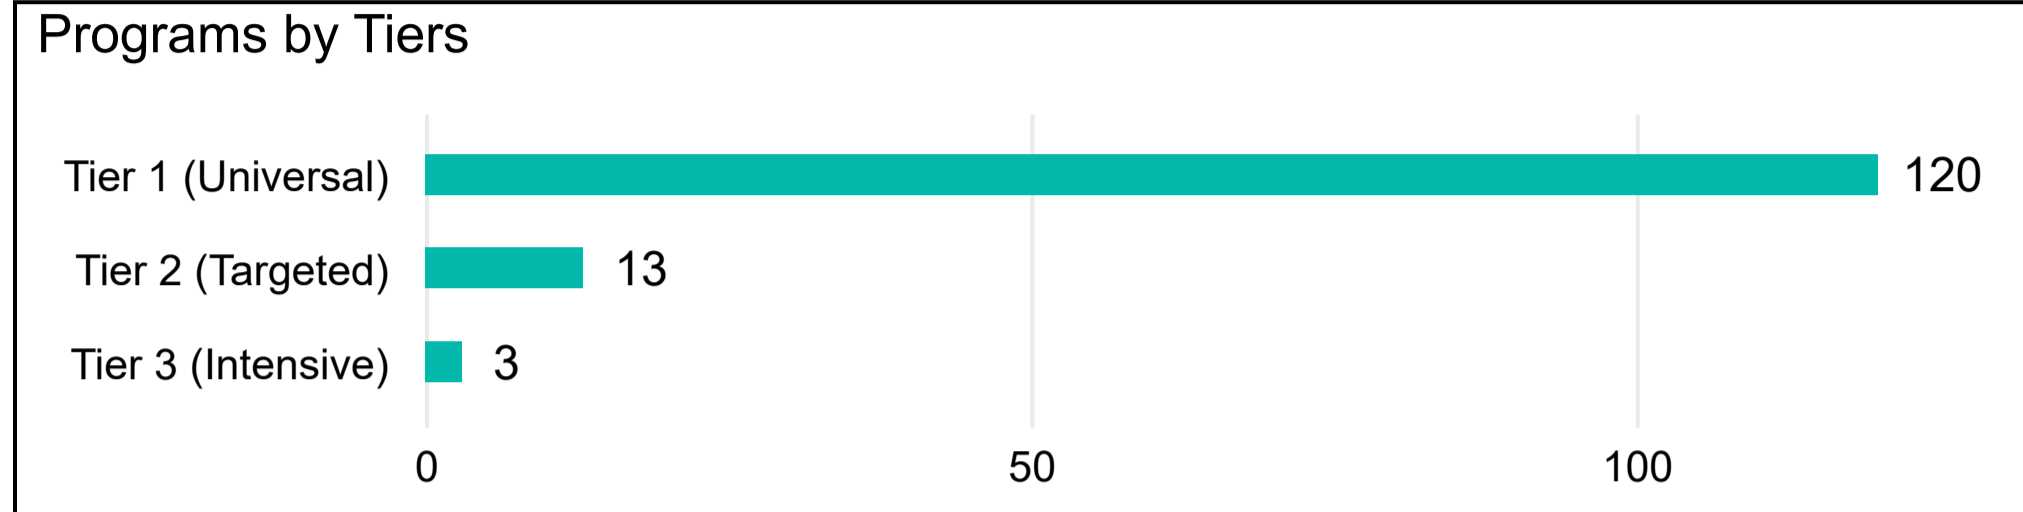

K8 #4 REDESIGN Network Family Engagement

Date:

School:

PrimaryFocus:

School	Program Attendance	Avg Attendance	YTD Interactions
William Rainey Harper	735	66.82	11
Robert H. Jamison	715	42.06	17
Whitney Young	668	60.73	11
Anton Grdina	595	37.19	16
Albert Bushnell Hart	501	35.79	14
Mound	429	21.45	20
Waverly	339	37.67	9
Luis Munoz Marin	323	32.30	10
Alfred A. Benesch	310	25.83	12
Sunbeam	275	55.00	5

13 Schools

136 YTD Programs

5179 YTD Interactions

Average of Attendance by Day of Week

School	Monday	Tuesday	Wednesday	Thursday	Friday
Albert Bushnell Hart	6.00		31.57	53.50	30.00
Alfred A. Benesch	14.00		34.20	24.00	15.00
Anton Grdina	33.50	17.00	51.40	22.40	47.33
Franklin D. Roosevelt			38.00	39.00	
Halle			38.00	17.00	1.00
Luis Munoz Marin	14.00	5.00	62.50	34.80	
Mound		15.50	17.83	30.67